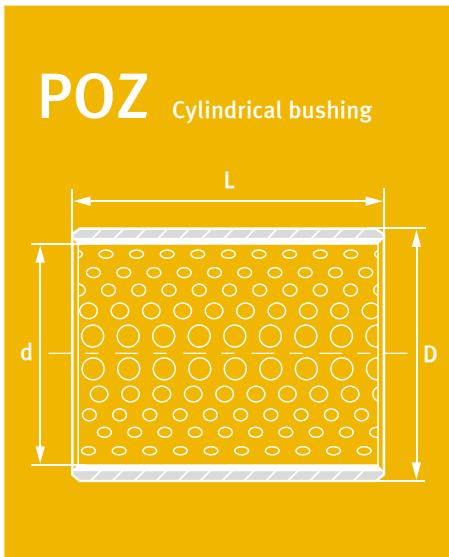

POZ

Also available in inch sizes!

Art. Nr.	d / D x L	Art. Nr.	d / D x L
POZ 0805	8/10x5	POZ 2560	25/28x60
POZ 0806	8/10x6	POZ 2610	26/30x10
POZ 0808	8/10x8	POZ 2612	26/30x12
POZ 0810	8/10x10	POZ 2615	26/30x15
POZ 0812	8/10x12	POZ 2620	26/30x20
POZ 0815	8/10x15	POZ 2625	26/30x25
POZ 0820	8/10x20	POZ 2630	26/30x30
POZ 0908	9/11x8	POZ 2635	26/30x35
POZ 0909	9/11x9	POZ 2640	26/30x40
POZ 0910	9/11x10	POZ 2650	26/30x50
POZ 1005	10/12x5	POZ 2810	28/32x10
POZ 1006	10/12x6	POZ 2812	28/32x12
POZ 1008	10/12x8	POZ 2815	28/32x15
POZ 1009	10/12x9	POZ 2820	28/32x20
POZ 1010	10/12x10	POZ 2825	28/32x25
POZ 1012	10/12x12	POZ 2830	28/32x30
POZ 1015	10/12x15	POZ 2832	28/32x32
POZ 1020	10/12x20	POZ 2835	28/32x35
POZ 1108	11/13x8	POZ 2840	28/32x40
POZ 1109	11/13x9	POZ 3010	30/34x10
POZ 1110	11/13x10	POZ 3012	30/34x12
POZ 1112	11/13x12	POZ 3015	30/34x15
POZ 1206	12/14x6	POZ 3020	30/34x20
POZ 1208	12/14x8	POZ 3025	30/34x25
POZ 1210	12/14x10	POZ 3028	30/34x28
POZ 1212	12/14x12	POZ 3030	30/34x30
POZ 1214	12/14x14	POZ 3032	30/34x32
POZ 1215	12/14x15	POZ 3035	30/34x35
POZ 1216	12/14x16	POZ 3038	30/34x38
POZ 1220	12/14x20	POZ 3040	30/34x40
POZ 1225	12/14x25	POZ 3045	30/34x45
POZ 1308	13/15x8	POZ 3050	30/34x50
POZ 1309	13/15x9	POZ 3210	32/36x10
POZ 1310	13/15x10	POZ 3212	32/36x12
POZ 1312	13/15x12	POZ 3215	32/36x15
POZ 1315	13/15x15	POZ 3218	32/36x18
POZ 1410	14/16x10	POZ 3220	32/36x20
POZ 1412	14/16x12	POZ 3225	32/36x25
POZ 1415	14/16x15	POZ 3230	32/36x30
POZ 1420	14/16x20	POZ 3235	32/36x35
POZ 1422	14/16x22	POZ 3240	32/36x40
POZ 1425	14/16x25	POZ 3245	32/36x45
POZ 1508	15/17x8	POZ 3250	32/36x50
POZ 1510	15/17x10	POZ 3410	34/38x10
POZ 1512	15/17x12	POZ 3412	34/38x12
POZ 1515	15/17x15	POZ 3415	34/38x15
		POZ 3420	34/38x20
		POZ 3425	34/38x25
		POZ 3430	34/38x30
		POZ 3435	34/38x35
		POZ 3440	34/38x40
		POZ 3445	34/38x45
		POZ 3510	35/39x10
		POZ 3512	35/39x12
		POZ 3515	35/39x15
		POZ 3520	35/39x20
		POZ 3525	35/39x25
		POZ 3530	35/39x30
		POZ 3535	35/39x35
		POZ 3540	35/39x40
		POZ 3545	35/39x45
		POZ 3550	35/39x50
		POZ 3610	36/40x10
		POZ 3612	36/40x12
		POZ 3615	36/40x15
		POZ 3620	36/40x20
		POZ 3625	36/40x25