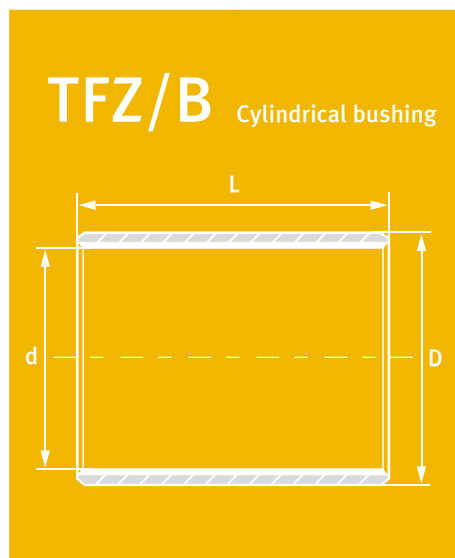

TFZ/B

Also available in inch sizes!

Art. Nr.	d / D x L	Art. Nr.	d / D x L
TFZ/B 0303	3/4,5x3	TFZ/B 1214	12/14x14
TFZ/B 0304	3/4,5x4	TFZ/B 1215	12/14x15
TFZ/B 0305	3/4,5x5	TFZ/B 1216	12/14x16
TFZ/B 0404	4/5,5x4	TFZ/B 1220	12/14x20
TFZ/B 0405	4/5,5x5	TFZ/B 1225	12/14x25
TFZ/B 0406	4/5,5x6	TFZ/B 1308	13/15x8
TFZ/B 0505	5/7x5	TFZ/B 1309	13/15x9
TFZ/B 0506	5/7x6	TFZ/B 1310	13/15x10
TFZ/B 0507	5/7x7	TFZ/B 1312	13/15x12
TFZ/B 0510	5/7x10	TFZ/B 1315	13/15x15
TFZ/B 0604	6/8x4	TFZ/B 1410	14/16x10
TFZ/B 0605	6/8x5	TFZ/B 1412	14/16x12
TFZ/B 0606	6/8x6	TFZ/B 1415	14/16x15
TFZ/B 0608	6/8x8	TFZ/B 1420	14/16x20
TFZ/B 0610	6/8x10	TFZ/B 1422	14/16x22
TFZ/B 0705	7/9x5	TFZ/B 1425	14/16x25
TFZ/B 0706	7/9x6	TFZ/B 1508	15/17x8
TFZ/B 0708	7/9x8	TFZ/B 1510	15/17x10
TFZ/B 0710	7/9x10	TFZ/B 1512	15/17x12
TFZ/B 0715	7/9x15	TFZ/B 1515	15/17x15
TFZ/B 0805	8/10x5	TFZ/B 1518	15/17x18
TFZ/B 0806	8/10x6	TFZ/B 1520	15/17x20
TFZ/B 0808	8/10x8	TFZ/B 1525	15/17x25
TFZ/B 0810	8/10x10	TFZ/B 1608	16/18x8
TFZ/B 0812	8/10x12	TFZ/B 1610	16/18x10
TFZ/B 0815	8/10x15	TFZ/B 1612	16/18x12
TFZ/B 0820	8/10x20	TFZ/B 1615	16/18x15
TFZ/B 0908	9/11x8	TFZ/B 1618	16/18x18
TFZ/B 0909	9/11x9	TFZ/B 1620	16/18x20
TFZ/B 0910	9/11x10	TFZ/B 1625	16/18x25
TFZ/B 1005	10/12x5	TFZ/B 1708	17/19x8
TFZ/B 1006	10/12x6	TFZ/B 1710	17/19x10
TFZ/B 1008	10/12x8	TFZ/B 1712	17/19x12
TFZ/B 1009	10/12x9	TFZ/B 1715	17/19x15
TFZ/B 1010	10/12x10	TFZ/B 1718	17/19x18
TFZ/B 1012	10/12x12	TFZ/B 1720	17/19x20
TFZ/B 1015	10/12x15	TFZ/B 1725	17/19x25
TFZ/B 1020	10/12x20	TFZ/B 1808	18/20x8
TFZ/B 1108	11/13x8	TFZ/B 1810	18/20x10
TFZ/B 1109	11/13x9	TFZ/B 1812	18/20x12
TFZ/B 1110	11/13x10	TFZ/B 1815	18/20x15
TFZ/B 1112	11/13x12	TFZ/B 1820	18/20x20
TFZ/B 1206	12/14x6	TFZ/B 1825	18/20x25
TFZ/B 1208	12/14x8	TFZ/B 1830	18/20x30
TFZ/B 1210	12/14x10	TFZ/B 2010a	20/22x10
TFZ/B 1212	12/14x12	TFZ/B 2012a	20/22x12
		TFZ/B 2015a	20/22x15
		TFZ/B 2020a	20/22x20
		TFZ/B 2025a	20/22x25
		TFZ/B 2030a	20/22x30
		TFZ/B 2035a	20/22x35
		TFZ/B 2040a	20/22x40
		TFZ/B 2008b	20/23x8
		TFZ/B 2010b	20/23x10
		TFZ/B 2012b	20/23x12
		TFZ/B 2015b	20/23x15
		TFZ/B 2020b	20/23x20
		TFZ/B 2025b	20/23x25
		TFZ/B 2030b	20/23x30
		TFZ/B 2035b	20/23x35
		TFZ/B 2040b	20/23x40
		TFZ/B 2210	22/25x10
		TFZ/B 2212	22/25x12
		TFZ/B 2215	22/25x15
		TFZ/B 2220	22/25x20
		TFZ/B 2225	22/25x25
		TFZ/B 2230	22/25x30
		TFZ/B 2235	22/25x35
		TFZ/B 2238	22/25x38
		TFZ/B 2240	22/25x40
		TFZ/B 2245	22/25x45
		TFZ/B 2250	22/25x50
		TFZ/B 2410a	24/27x10
		TFZ/B 2412a	24/27x12
		TFZ/B 2415a	24/27x15
		TFZ/B 2420a	24/27x20
		TFZ/B 2425a	24/27x25
		TFZ/B 2428a	24/27x28
		TFZ/B 2430a	24/27x30
		TFZ/B 2432a	24/27x32
		TFZ/B 2435a	24/27x35
		TFZ/B 2438a	24/27x38
		TFZ/B 2440a	24/27x40
		TFZ/B 2450a	24/27x50
		TFZ/B 2410b	24/28x10
		TFZ/B 2412b	24/28x12
		TFZ/B 2415b	24/28x15
		TFZ/B 2420b	24/28x20
		TFZ/B 2425b	24/28x25
		TFZ/B 2428b	24/28x28
		TFZ/B 2430b	24/28x30
		TFZ/B 2432b	24/28x32
		TFZ/B 2435b	24/28x35
		TFZ/B 2438b	24/28x38
		TFZ/B 2440b	24/28x40
		TFZ/B 2450b	24/28x50
		TFZ/B 2510	25/28x10
		TFZ/B 2512	25/28x12
		TFZ/B 2515	25/28x15
		TFZ/B 2520	25/28x20
		TFZ/B 2525	25/28x25
		TFZ/B 2528	25/28x28
		TFZ/B 2530	25/28x30
		TFZ/B 2532	25/28x32
		TFZ/B 2535	25/28x35
		TFZ/B 2540	25/28x40
		TFZ/B 2550	25/28x50
		TFZ/B 2560	25/28x60
		TFZ/B 2610	26/30x10
		TFZ/B 2612	26/30x12
		TFZ/B 2615	26/30x15
		TFZ/B 2620	26/30x20
		TFZ/B 2625	26/30x25
		TFZ/B 2630	26/30x30
		TFZ/B 2635	26/30x35
		TFZ/B 2640	26/30x40
		TFZ/B 2650	26/30x50
		TFZ/B 2810	28/32x10
		TFZ/B 2812	28/32x12
		TFZ/B 2815	28/32x15
		TFZ/B 2820	28/32x20
		TFZ/B 2825	28/32x25
		TFZ/B 2830	28/32x30
		TFZ/B 2832	28/32x32
		TFZ/B 2835	28/32x35
		TFZ/B 2840	28/32x40
		TFZ/B 3010	30/34x10
		TFZ/B 3012	30/34x12
		TFZ/B 3015	30/34x15
		TFZ/B 3020	30/34x20
		TFZ/B 3025	30/34x25
		TFZ/B 3028	30/34x28
		TFZ/B 3030	30/34x30
		TFZ/B 3032	30/34x32