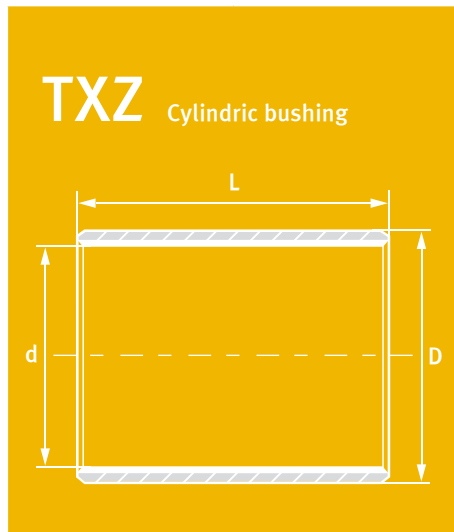

We produce all special designs at short notice

TXZ Cylindrical bushing

PROPERTIES	Excellent sliding and wear behaviour, especially in case of rotating and oscillating movements, good shock absorption, very high load capacity, no water absorption
MATERIALS Support material Sliding layer	Carbon steel, stainless steel and bronze PTFE fibres fabric
MATERIAL PROPERTIES Specific load capacity static Specific load capacity dynamic Sliding speed Friction value Temperature strain Max. Pv - value	≤ 350 [N/mm ²] ≤ 180 [N/mm ²] < 0.5 [m/s] lubricated >1 0,03 to 0,20 [μ] -50 to +250 [C°] 1,8 [N/mm ² *m/s] shortly 3,6
TOLERANCE DETAILS Housing - Ø Bushing-inner - Ø after mounting Shaft tolerance	H7 H9 f7 to h8
SHAFT MATERIAL	Steel, hardened or untempered, surface roughness < Rz 4
MOUNTING ADVISE	The application of an adequate force fitting mandrel is advisable
MAINTENANCE	TEX-MET® is a dry sliding bearing with glued PTFE fibres fabric overlay. Lubrication is therefore not necessary and not allowed.

Art. Nr.	d / D x L
TXZ 0606	6/8x6
TXZ 0608	6/8x8
TXZ 0610	6/8x10
TXZ 0806	8/10x6
TXZ 0808	8/10x8
TXZ 0810	8/10x10
TXZ 0812	8/10x12
TXZ 0815	8/10x15
TXZ 1006	10/12x6
TXZ 1008	10/12x8
TXZ 1010	10/12x10
TXZ 1012	10/12x12
TXZ 1015	10/12x15
TXZ 1020	10/12x20
TXZ 1206	12/14x6
TXZ 1208	12/14x8
TXZ 1210	12/14x10
TXZ 1212	12/14x12
TXZ 1215	12/14x15
TXZ 1220	12/14x20
TXZ 1225	12/14x25
TXZ 1310	13/15x10
TXZ 1320	13/15x20
TXZ 1410	14/16x10
TXZ 1412	14/16x12
TXZ 1415	14/16x15
TXZ 1420	14/16x20
TXZ 1425	14/16x25
TXZ 1510	15/17x10
TXZ 1512	15/17x12
TXZ 1515	15/17x15
TXZ 1520	15/17x20
TXZ 1525	15/17x25
TXZ 1610	16/18x10
TXZ 1612	16/18x12
TXZ 1615	16/18x15
TXZ 1620	16/18x20
TXZ 1625	16/18x25
TXZ 1710	17/19x10
TXZ 1712	17/19x12
TXZ 1720	17/19x20
TXZ 1810	18/20x10
TXZ 1812	18/20x12
TXZ 1815	18/20x15
TXZ 1820	18/20x20
TXZ 1825	18/20x25
TXZ 2010A	20/22x10